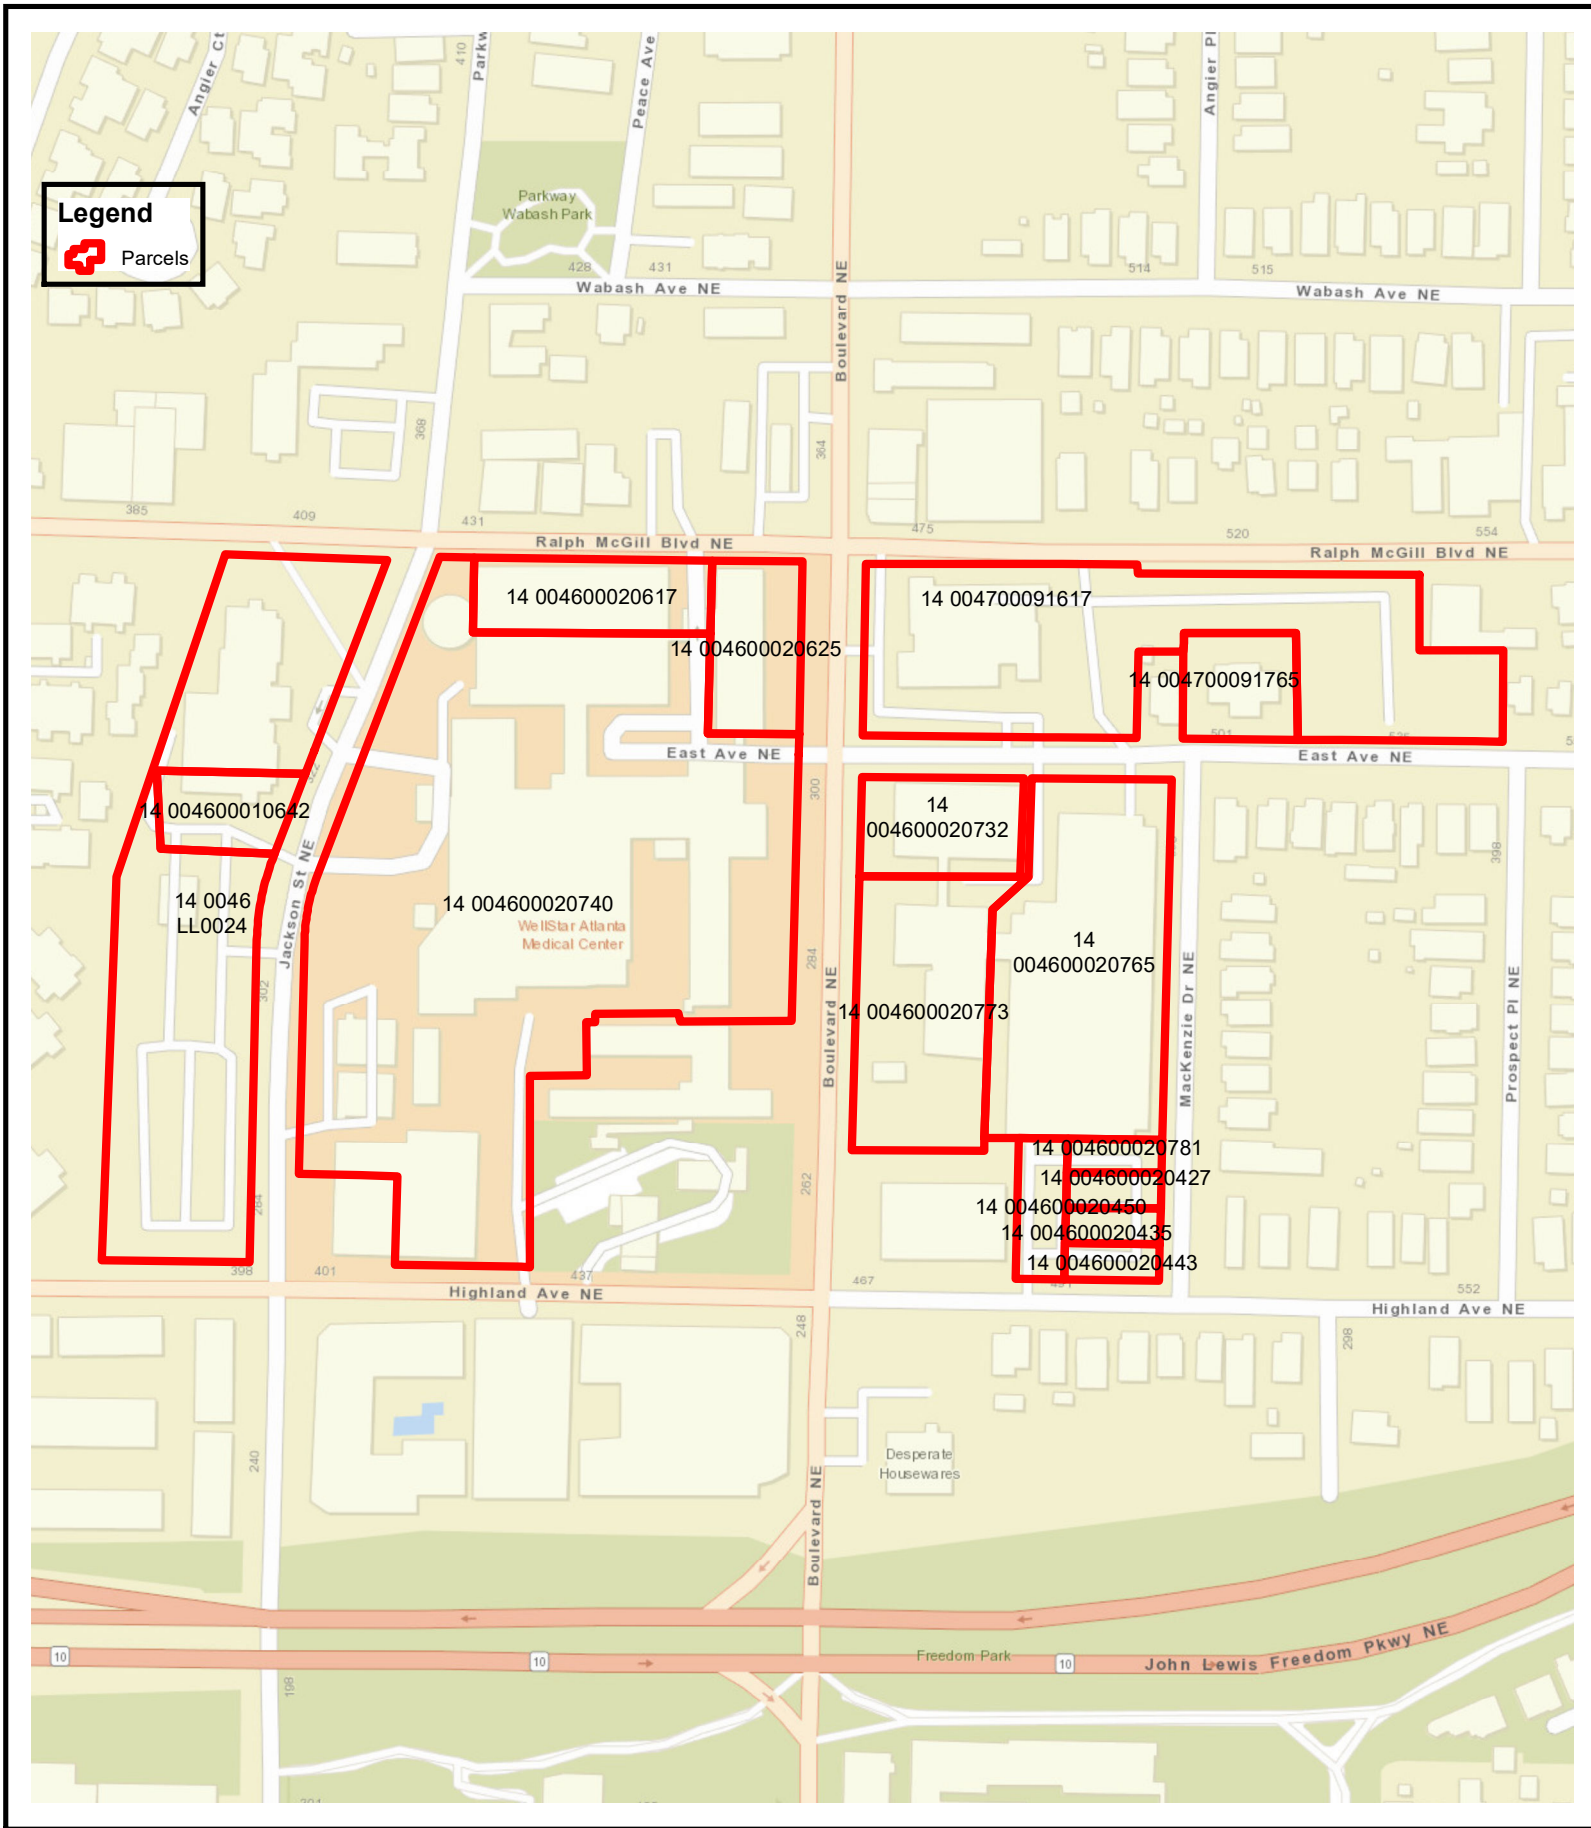

Exhibit A – Properties subject to moratorium

Legend

Parcels

Requested By: Date: 9/21/2022
User Name:
Path: C:\Users\cpchasten\OneDrive - City Of Atlanta\Desktop\MXD Templates\8-5x11_Portrait.mxd

Department of
CITY PLANNING